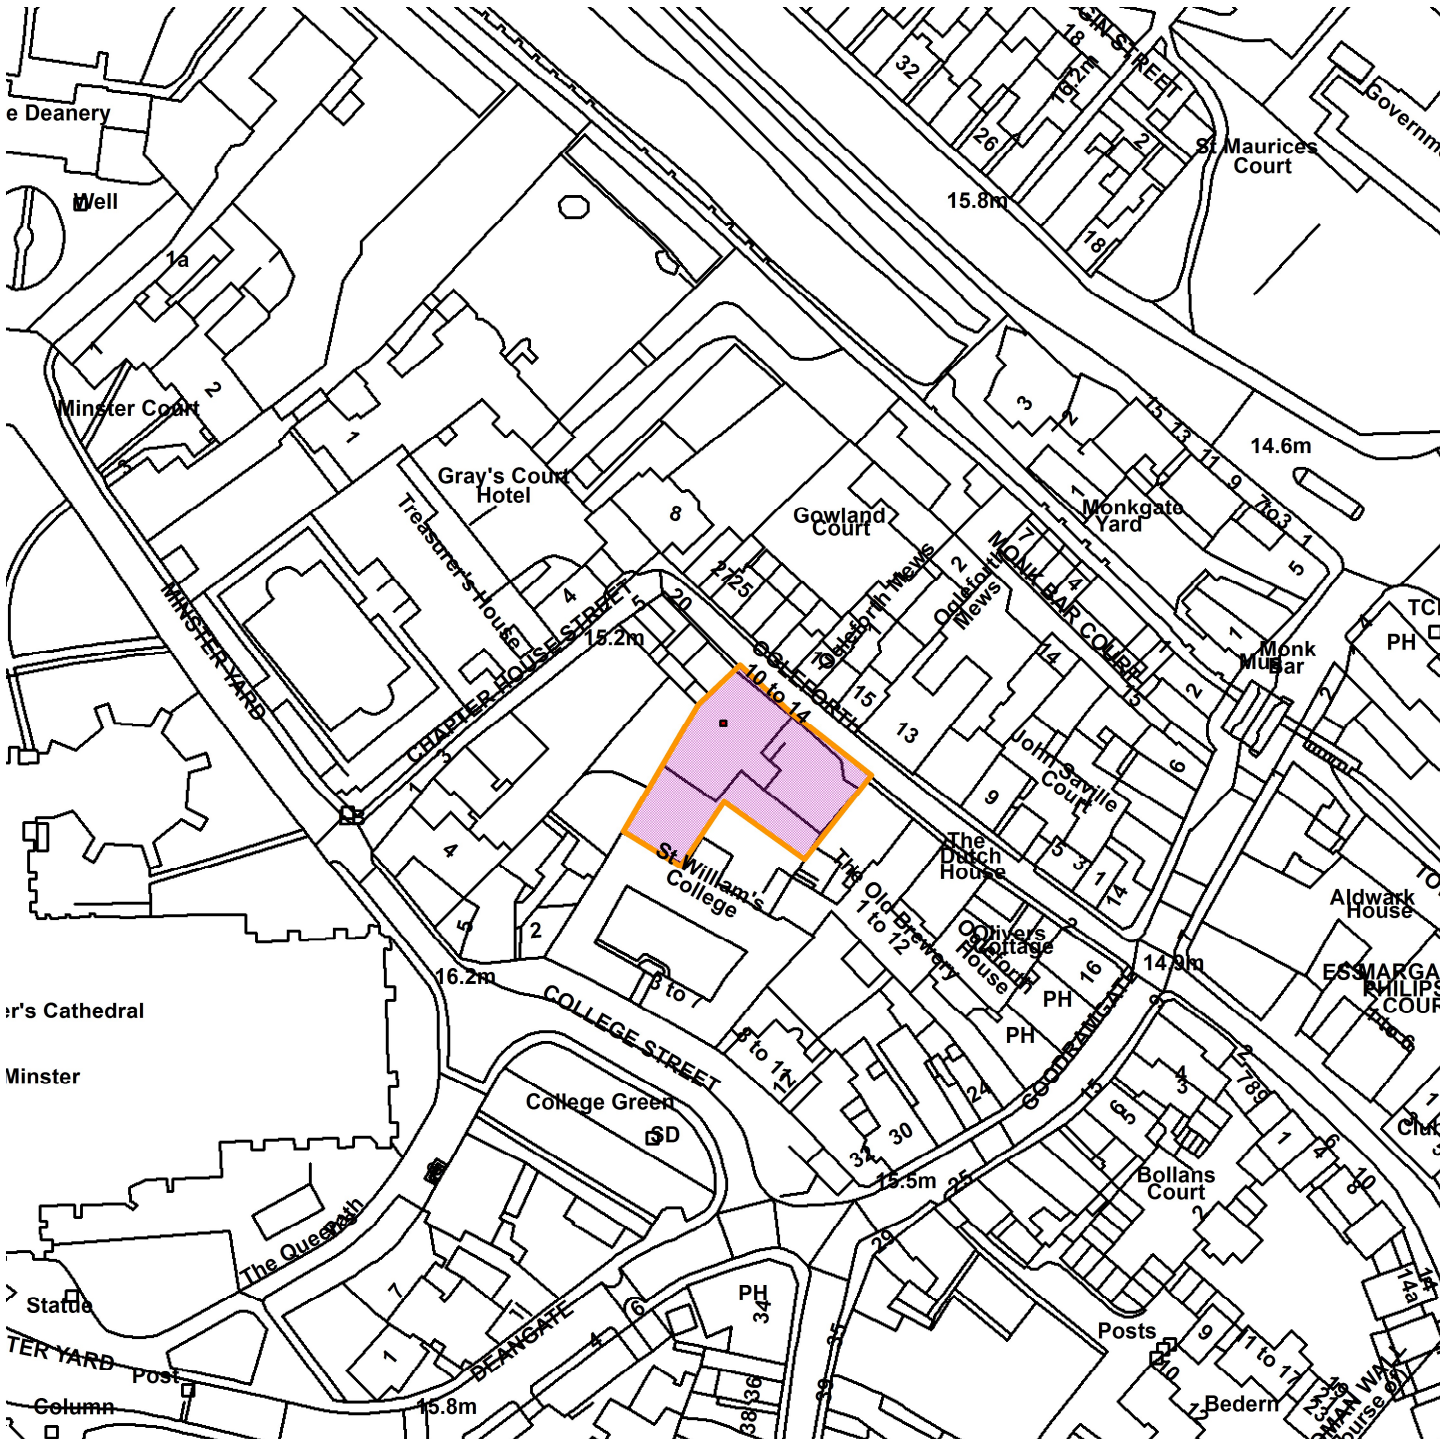

Church House, 10 - 14 Ogleforth, York YO1 7JG

21/00601/FULM

Scale : 1:1337

Reproduced from the Ordnance Survey map with the permission of the Controller of Her Majesty's Stationery Office © Crown Copyright 2000.

Unauthorised reproduction infringes Crown Copyright and may lead to prosecution or civil proceedings.

Organisation	City of York Council
Department	Directorate of Place
Comments	Site Location Plan
Date	11 January 2022
SLA Number	